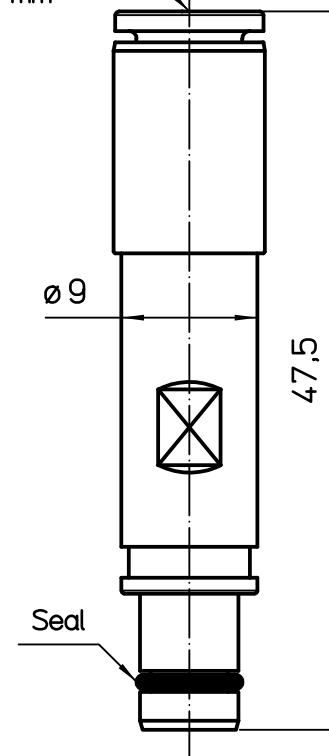

1

2

3

CX 3.0 MPQM

for outer tube
Ø3 mm

CX 4.0 MPQM

for outer tube
Ø4 mm

CX 6.0 MPQM

for outer tube
Ø6 mm

REV.	DATE	SIGNATURE		
Dimensions in mm		Simplified representation with dimensions without tolerance		
Original Size A4		CX xx MPQM		Scale 2:1
Date 28/07/21		Male metal pneumatic contacts, straight quick-fitting tube outer Ø 3 - Ø 4 - Ø 6 mm		
Sign. S. Diasparra				