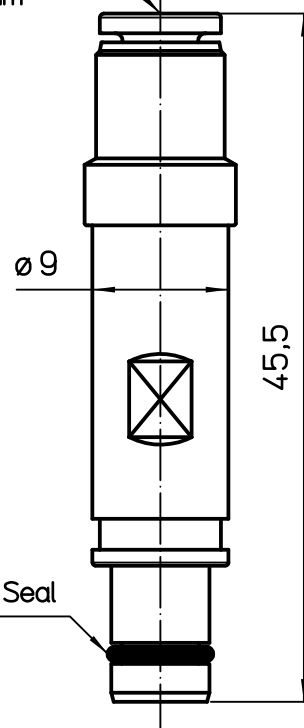

1

2

3

CX 3.0 MPQM

for outer tube
Ø3 mm

CX 4.0 MPQM

for outer tube
Ø4 mm

CX 6.0 MPQM

for outer tube
Ø6 mm

REV.	DATE	SIGNATURE		
Dimensions in mm		Simplified representation with dimensions without tolerance		
Original Size A4		CX xx MPQM		Scale 2:1
Date 28/07/21		Male metal pneumatic contacts, straight quick-fitting tube outer Ø 3 - Ø 4 - Ø 6 mm		
Sign. S. Diasparra				