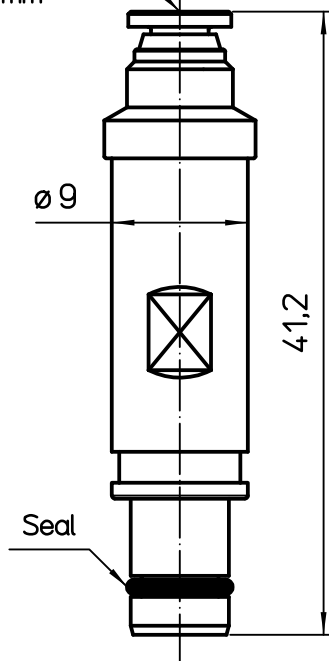

1

2

3

CX 3.0 MPQM

for outer tube
Ø3 mm

CX 4.0 MPQM

for outer tube
Ø4 mm

CX 6.0 MPQM

for outer tube
Ø6 mm

REV.	DATE	SIGNATURE		
Dimensions in mm		Simplified representation with dimensions without tolerance		
Original Size A4		CX xx MPQM		Scale 2:1
Date 28/07/21		Male metal pneumatic contacts, straight quick-fitting tube outer Ø 3 - Ø 4 - Ø 6 mm		
Sign. S. Diasparra				